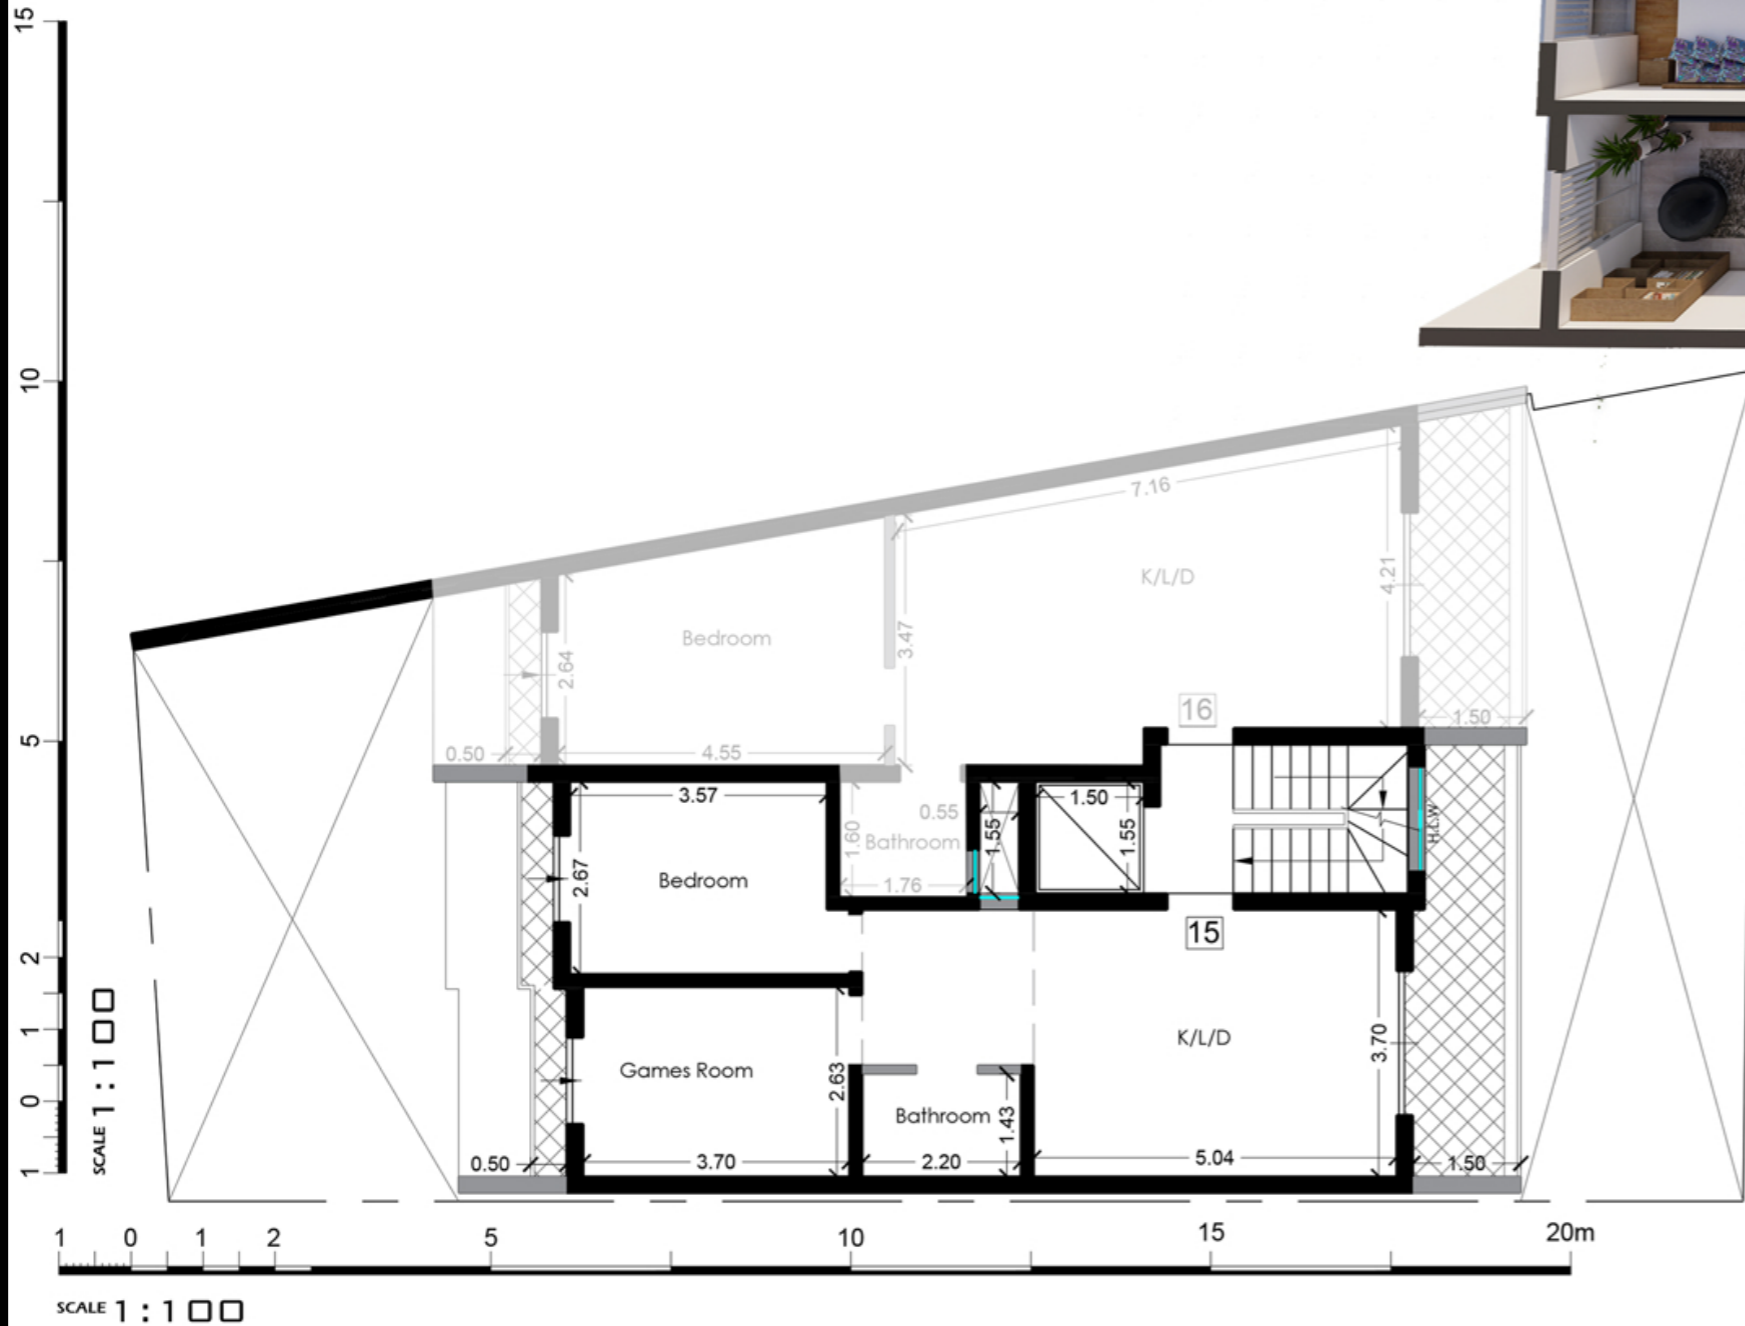

# Mid Hill

Gzira

Level 12
Level 11
Level 10
Level 9
Level 8
Level 7
Level 6
Level 5
Level 4
Level 3
Level 2
Level 1

Apartment : 15  
7th floor (Level 11)

Artistic impression only

Internal : 55 m<sup>2</sup> External : 10 m<sup>2</sup>  
Total Area : 65 m<sup>2</sup>